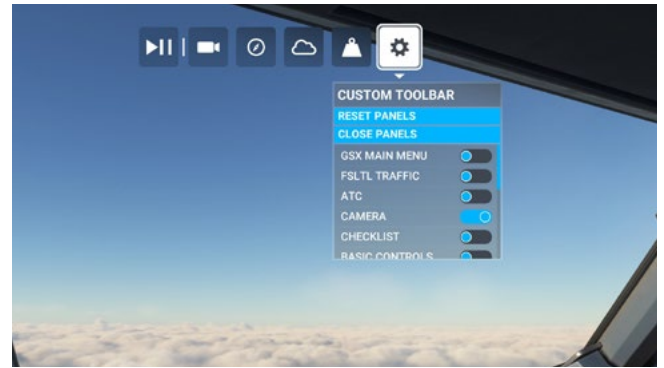

Using Better Camera Preset Pro

Once you have successfully installed Better Camera Preset Pro, you can use it in your simulator. Below is how you access the the new presets created by our add-on.

Step 1 - Load Up Your Flight

Select your aircraft (in our case the Fenix A320) and load your flight as you would via the 'Free Flight' menu.