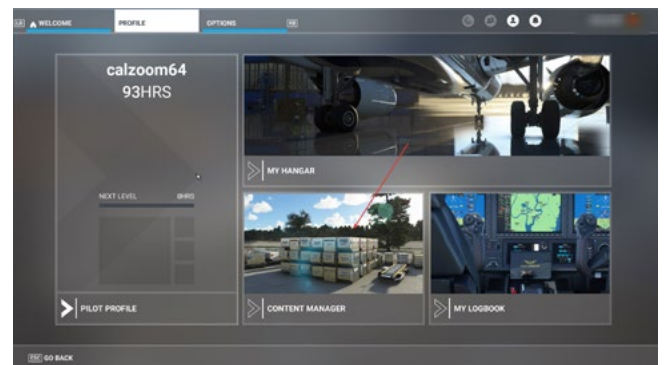

Correctly Installed

In order to ensure that Better Camera Preset Pro is installed correctly, we advise you do the following steps.

1 - Community Folder

Navigate to your community folder and ensure it contains the folder 'sofly-better-camera-pro' like so.

Open up this folder and you should see this file structure.

Name	Date modified	Type
ContentInfo	31/01/2025 09:32	File folder
SimObjects	31/01/2025 09:32	File folder
layout	27/01/2025 16:37	JSON File
manifest	27/01/2025 16:37	JSON File

If it doesn't, please attempt to reinstall ensuring that this is the correct file structure.

2 - Checking Content Manager (MSFS 2020)

Load up Microsoft Flight Simulator 2020 and navigate to your Content Manager.

Inside this, search for 'Better Camera Preset Pro'.

Ensure you have the most up-to-date version. You can find out the latest version on this page (at the base):

<https://sofly.io/products/better-camera-preset-pro>

By doing both steps above, you are ensuring you have correctly installed Better Camera Preset Pro to your simulator.