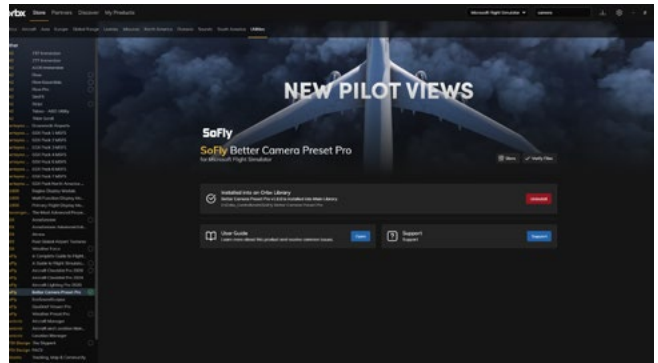

INSTALLATION (Non-Orbx)

Installation of Better Camera Preset Pro is done through the 'Community' folder.

Simply drag and drop the 'sofly-better-camera-pro' folder into your Microsoft Flight Simulator 'Community' folder.

Once done, load the sim.

INSTALLATION (Orbx customer)

If you have purchased Animals through Orbx, then you can use their Orbx Central app to install Animals.

Search for the product, click on 'Install' and Animals will automatically be installed into the correct place.

INSTALLATION (Sim Marketplace)

Once Better Camera Preset Pro is available through the in-sim Marketplace, you will be able to install it directly through the sim.

It can be done just like every other product. Click on 'Buy and Download' and complete the transaction. Once done, it will automatically download the latest version into your simulator.

IMPORTANT NOTICE

You must ensure that the simulator is not running prior to the installation of Better Camera Preset Pro (excluding the in-sim Marketplace installation)