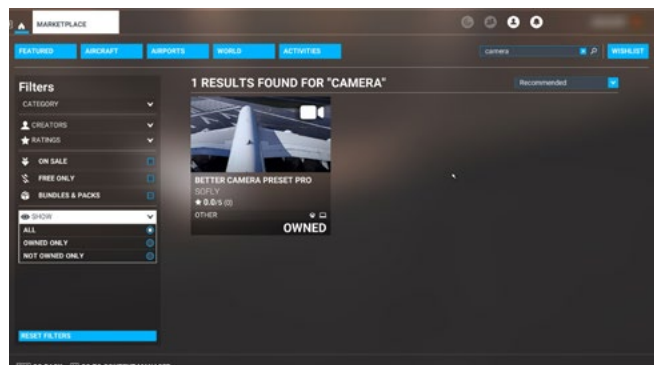

INSTALLATION (Non-Orbx)

Installation of Better Camera Preset Pro is done through the 'Community' folder.

Simply drag and drop the 'sofly-better-camera-pro' folder into your Microsoft Flight Simulator 'Community' folder.

Once done, load the sim.

INSTALLATION (Orbx customer)

If you have purchased Animals through Orbx, then you can use their Orbx Central app to install Animals.

Search for the product, click on 'Install' and Animals will automatically be installed into the correct place.

INSTALLATION (Sim Marketplace)

Once Better Camera Preset Pro is available through the in-sim Marketplace, you will be able to install it directly through the sim.

It can be done just like every other product. Click on 'Buy and Download' and complete the transaction. Once done, it will automatically download the latest version into your simulator.

IMPORTANT NOTICE

You must ensure that the simulator is not running prior to the installation of Better Camera Preset Pro (excluding the in-sim Marketplace installation)