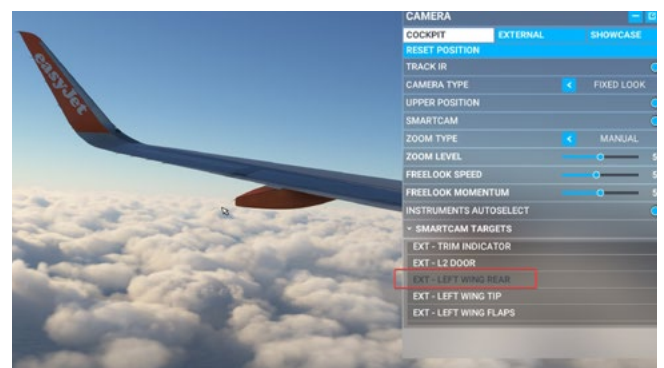

Our EXTERNAL views start with 'EXT - ' whilst our INTERNAL (think Cabin views) start with 'INT - '.

For some views, we have simply renamed 'Instrument xx' to the correct view name (e.g. Instrument 01 is now PFD). In these cases, we haven't included an indicator before the name.