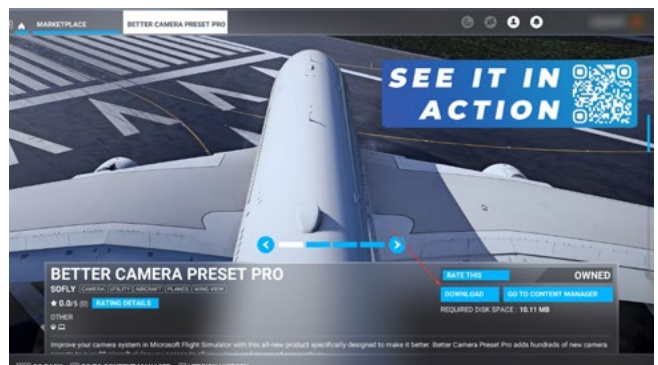

INSTALLATION (Non-Orbx)

Installation of Better Camera Preset Pro is done through the 'Community' folder.

Simply drag and drop the 'sofly-better-camera-pro' folder into your Microsoft Flight Simulator 'Community' folder.

Once done, load the sim.

INSTALLATION (Orbx customer)

If you have purchased Animals through Orbx, then you can use their Orbx Central app to install Animals.

Search for the product, click on 'Install' and Animals will automatically be installed into the correct place.

INSTALLATION (Sim Marketplace)

Once Better Camera Preset Pro is available through the in-sim Marketplace, you will be able to install it directly through the sim.

It can be done just like every other product. Click on 'Buy and Download' and complete the transaction. Once done, it will automatically download the latest version into your simulator.

IMPORTANT NOTICE

You must ensure that the simulator is not running prior to the installation of Better Camera Preset Pro (excluding the in-sim Marketplace installation)