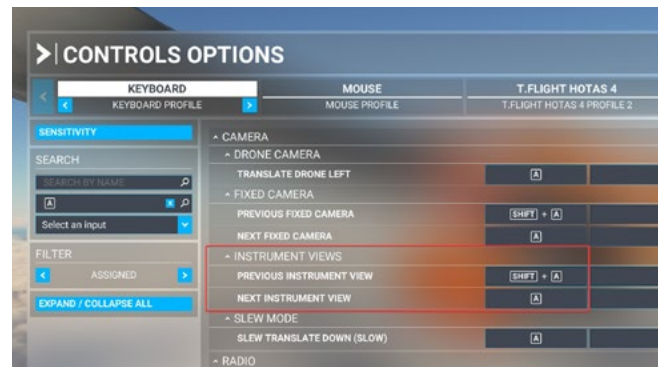

Assigning Keybinds to Cycle Views

As Better Camera Preset Pro uses the **default camera system from Microsoft Flight Simulator**, you are able to assign keybinds via the options menu in your simulator.

Here is how you can assign a key to CYCLE between views.

Step 1 - Open Your Controls Options Menu

Access your Control Options menu. Assuming you are using a keyboard, you can use the 'search' bar to find the correct keybind.

Search 'INSTRUMENT VIEW' in the name field.

This will show the two options you are able to change.

Step 2 - Change the Keybind

You can change the keybind to CYCLE the views either to the next or the previous view.

Simply click on the box and assign the key as you would with any other change of control in your simulator.

In our case, we have applied the key 'A' for the next view and the keys SHIFT+A for the previous view.

If you are using an Xbox controller (or any other hardware), you can do the same, but ensuring you have the correct control option loaded.

Step 3 - Save

Once you have made the change, you can save the new keybind and fly again.

Now in the simulator, click on the 'instrument' view and then use your keybind the CYCLE through them.