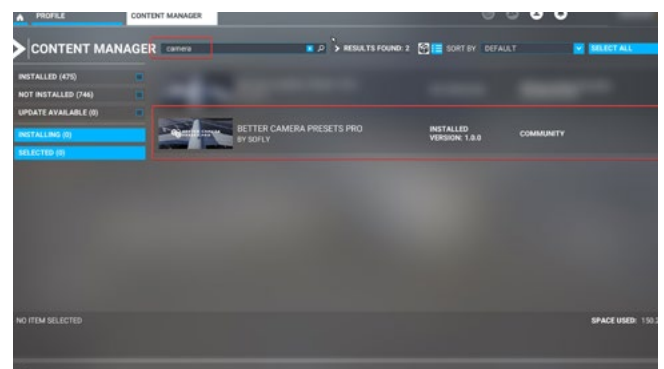

Correctly Installed

In order to ensure that Better Camera Preset Pro is installed correctly, we advise you do the following steps.

1 - Community Folder

Navigate to your community folder and ensure it contains the folder 'sofly-better-camera-pro' like so.

Open up this folder and you should see this file structure.

Name	Date modified	Type
ContentInfo	31/01/2025 09:32	File folder
SimObjects	31/01/2025 09:32	File folder
layout	27/01/2025 16:37	JSON File
manifest	27/01/2025 16:37	JSON File

If it doesn't, please attempt to reinstall ensuring that this is the correct file structure.

2 - Checking Content Manager (MSFS 2020)

Load up Microsoft Flight Simulator 2020 and navigate to your Content Manager.

Inside this, search for 'Better Camera Preset Pro'.

Ensure you have the most up-to-date version. You can find out the latest version on this page (at the base):

<https://sofly.io/products/better-camera-preset-pro>

By doing both steps above, you are ensuring you have correctly installed Better Camera Preset Pro to your simulator.