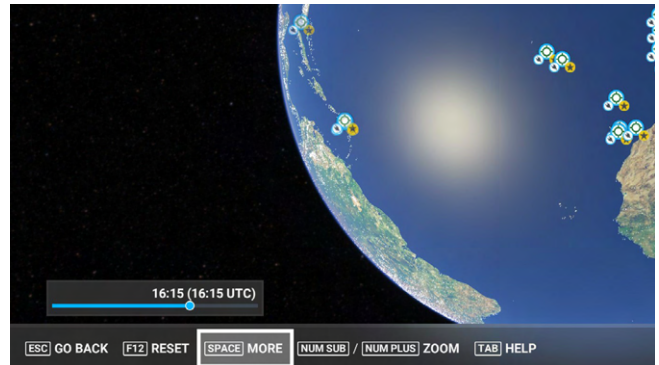

IMPORTANT NOTICE

You must ensure that the simulator is not running prior to the installation of Animals for MSFS (excluding the in-sim Marketplace installation)

Where are the animals?

Over 13,000 animals have been manually placed across the world. A number of types of animals are spread across the world. You will be able to find them globally in various locations.

Free Flight

From the World Map menu, you will be able to use the filter system in order to show the available fauna to you.

To do this:

Press 'MORE' in the world map menu.

Press 'OPEN FILTERS' to show the filter menu.

From here, ensure that you turn on 'Fauna' and disable other options to make it easier to find.

During Flight

As you're flying around you may want to specifically go on missions to find the nearby animals. You may stumble upon them easily or you may want a helping hand.