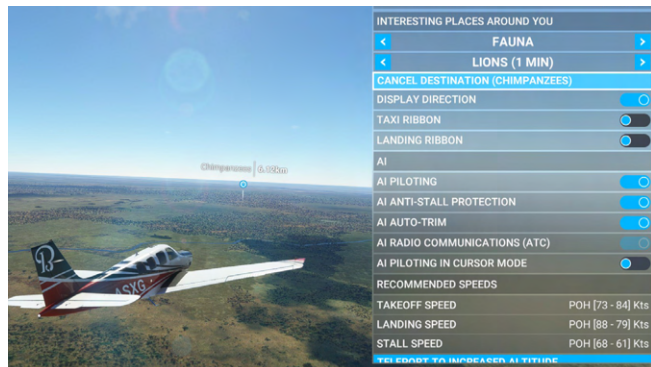

Free Flight

From the World Map menu, you will be able to use the filter system in order to show the available fauna to you.

To do this:

Press 'MORE' in the world map menu.

Press 'OPEN FILTERS' to show the filter menu.

From here, ensure that you turn on 'Fauna' and disable other options to make it easier to find.

During Flight

As you're flying around you may want to specifically go on missions to find the nearby animals. You may stumble upon them easily or you may want a helping hand.

If you want some help, you can try these options.

1 - Using the fauna POI Markers.

For most of the animals we have added, the POI marker will follow the animal around. You can turn this on / off in the assistance settings.

2 - Using the built-in AI pilot to help you.

In order to turn on the AI pilot to help you, select it from the in-sim toolbar menu during the flight. From there select 'Fauna'. If there are any nearby, then you set it as a destination. Your AI pilot will help you by flying and seeing a path for that animal.