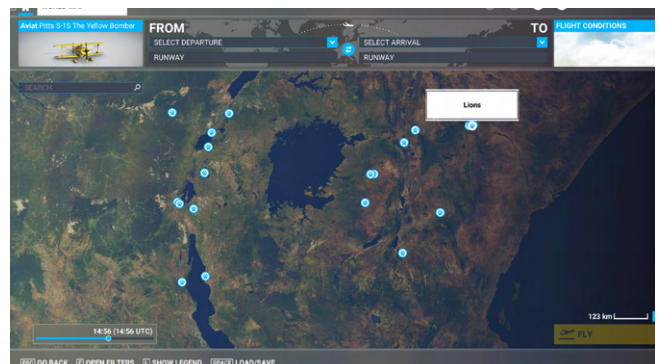

IMPORTANT NOTICE

You must ensure that the simulator is not running prior to the installation of Animals for MSFS (excluding the in-sim Marketplace installation)

Where are the animals?

Over 13,000 animals have been manually placed across the world. A number of types of animals are spread across the world. You will be able to find them globally in various locations.

Free Flight

From the World Map menu, you will be able to use the filter system in order to show the available fauna to you.

To do this:

Press 'MORE' in the world map menu.

Press 'OPEN FILTERS' to show the filter menu.

From here, ensure that you turn on 'Fauna' and disable other options to make it easier to find.

During Flight

As you're flying around you may want to specifically go on missions to find the nearby animals. You may stumble upon them easily or you may want a helping hand.