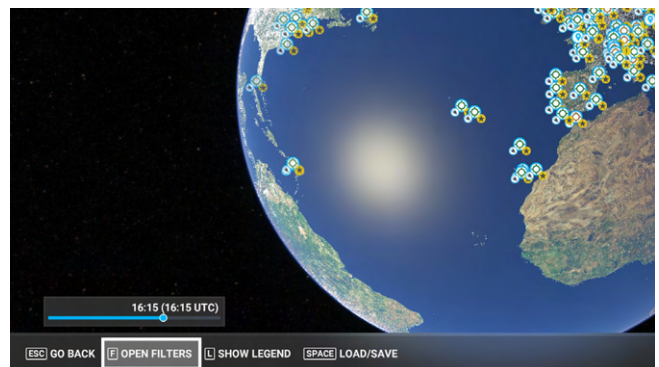

Where are the animals?

Over 13,000 animals have been manually placed across the world. A number of types of animals are spread across the world. You will be able to find them globally in various locations.

Free Flight

From the World Map menu, you will be able to use the filter system in order to show the available fauna to you.

To do this:

Press 'MORE' in the world map menu.

Press 'OPEN FILTERS' to show the filter menu.

From here, ensure that you turn on 'Fauna' and disable other options to make it easier to find.