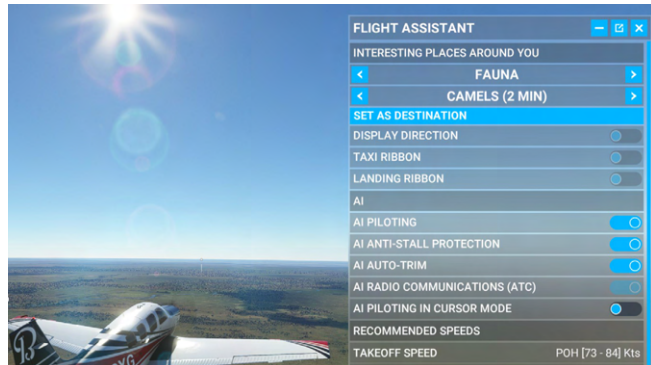

Free Flight

From the World Map menu, you will be able to use the filter system in order to show the available fauna to you.

To do this:

Press 'MORE' in the world map menu.

Press 'OPEN FILTERS' to show the filter menu.

From here, ensure that you turn on 'Fauna' and disable other options to make it easier to find.

During Flight

As you're flying around you may want to specifically go on missions to find the nearby animals. You may stumble upon them easily or you may want a helping hand.

If you want some help, you can try these options.

1 - Using the fauna POI Markers.

For most of the animals we have added, the POI marker will follow the animal around. You can turn this on / off in the assistance settings.

2 - Using the built-in AI pilot to help you.

In order to turn on the AI pilot to help you, select it from the in-sim toolbar menu during the flight. From there select 'Fauna'. If there are any nearby, then you set it as a destination. Your AI pilot will help you by flying and seeing a path for that animal.